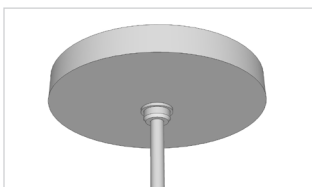

## LIGHT NEST

Undulating hand blown glass discs stack upon each other on a column of internal illumination, creating a sculptural yet organic form.

SHOWN: 18"H x 12"Dia. Opaline white glass. LED strip central illumination. Rod suspension from 5"Dia canopy.

---

METAL FINISH OPTIONS: Polished Stainless, Brushed Stainless, Brushed Brass, Antique Brass, Dark Bronze

STANDARD GLASS COLORS: Opaline, Amber

Available sizes -18"h x 14"w, 24"h x 20"w, 30"h x 22"w

Studio Bel Vetro  
studiobelvetro.com