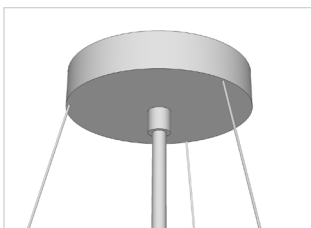

Studio Bel Vetro
studiobelvetro.com