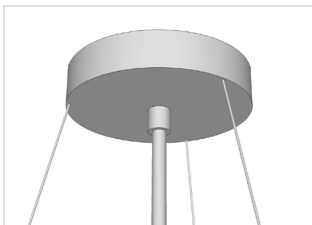

## RETICELLO PENDANT

The root word "Rede" in Italian means "net". Reticello is a refined, delicate, traditional technique where small air bubbles are trapped and perfectly placed in each diamond of the pattern.

SHOWN: Shown at 30" Dia. x 9H

Central rod and cable suspension from 5" dia. canopy.

3 way medium base socket

METAL FINISH OPTIONS: Polished Stainless, Brushed Stainless, Brushed Brass, Antique Brass, Dark Bronze  
See glass color list for options